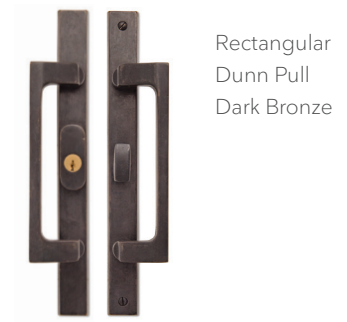

Arch  
Churchill  
Dark Oil Rubbed Bronze

Urban  
Centaur  
Satin Nickel <sup>PVD</sup>

Arch  
Colonial  
Dark Bronze

Arch  
Chester  
Polished Brass

Urban  
Bauhaus  
Polished Chrome

Rectangular  
Dunn Pull  
Dark Bronze

Urban Pull  
Matte Black

*Ashley Norton*

LEVER OPTIONS :

---

Adonis

Apollo

Atlas

Bauhaus\*