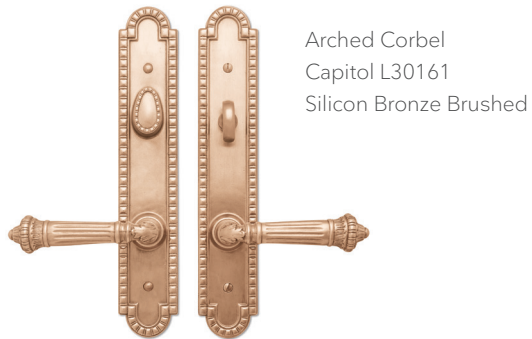

Stepped  
Legacy L109  
Silicon Bronze Dark

Stepped  
Flute L10015  
Silicon Bronze Medium

Curved E531  
Bella L150  
Silicon Bronze Medium

Edge  
Curved Rail Grip G260  
Silicon Bronze Dark Lustre  
Tide Texture

Edge  
Boiler L303  
Silicon Bronze Medium  
Wire Texture

Mack  
Emile L21005  
White Bronze Brushed

Arched Corbel  
Capitol L30161  
Silicon Bronze Brushed

Trousdale  
Trousdale L30301  
Silicon Bronze Dark

Mack  
Curved Rail Grip G260  
White Bronze Medium

Edge  
Curved Rail Grip G260  
White Bronze Light

Edge  
Offset D Grip SDP6  
Silicon Bronze Light  
Basic Texture

Curved  
Offset D Grip SDP6  
Silicon Bronze Brushed