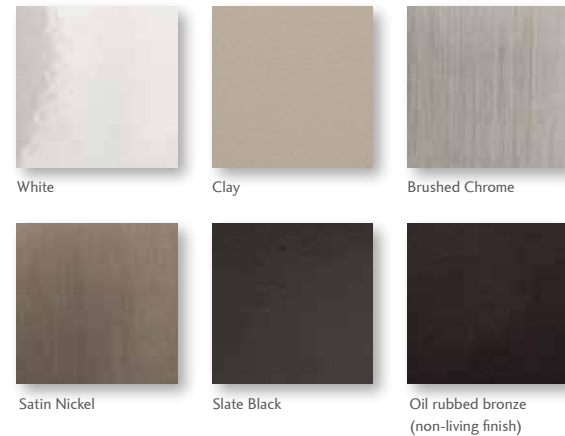

Hardware Finishes