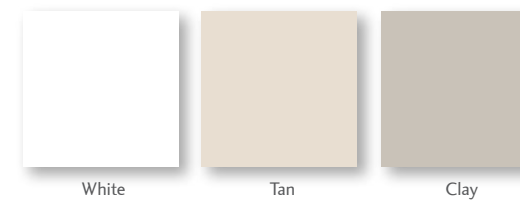

Standard Matching interior