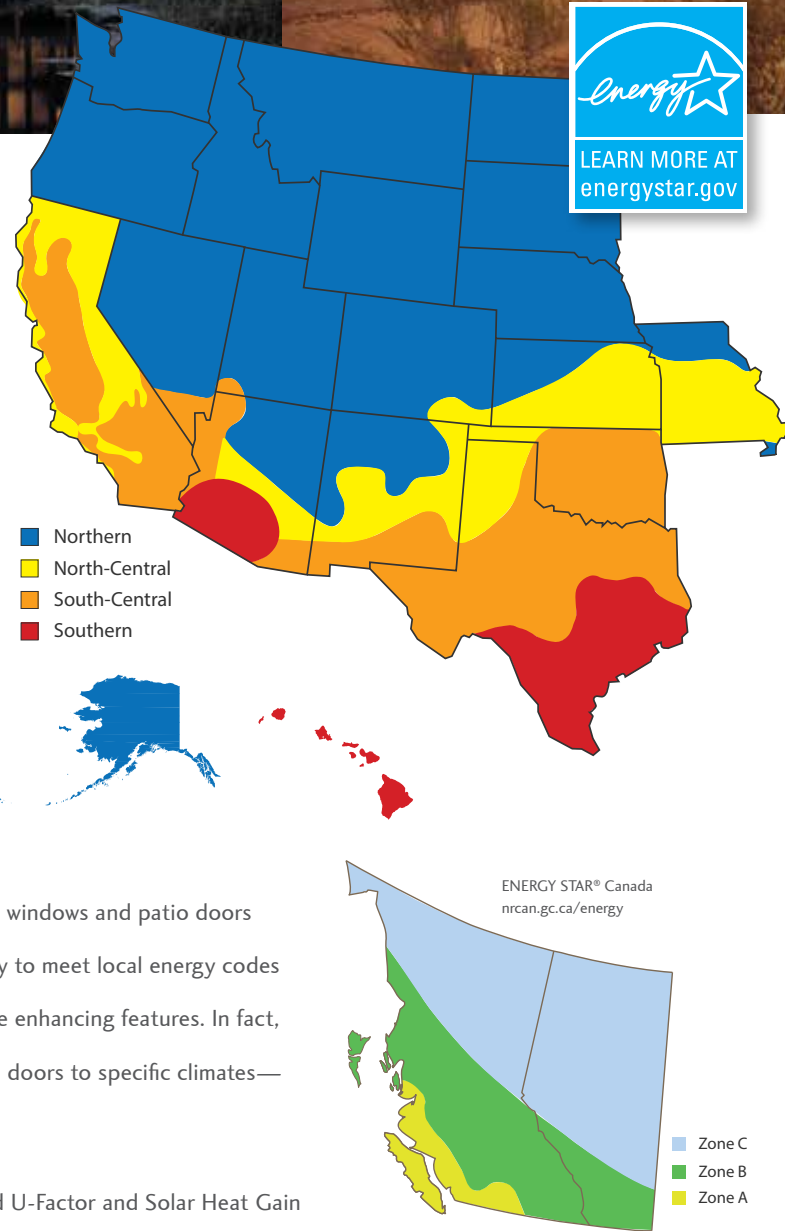

Tested and Built for Your Climate

All Milgard windows and patio doors are designed to meet tough thermal and solar requirements of state and local jurisdictions.

We conduct thermal simulations to improve energy performance in our windows and patio doors so our consumers can enjoy a more comfortable home. We make it easy to meet local energy codes and green building efficiency standards with a selection of performance enhancing features. In fact, Milgard has options available to tailor the components of windows and doors to specific climates—perfectly matching the product to your region's energy needs.

Milgard adheres to ENERGY STAR® v6 requirements to meet or exceed U-Factor and Solar Heat Gain Coefficient (SHGC) criteria for the zones shown.

Milgard also offers high energy performance options for the ultimate in energy efficiency.

Zone	U-Factor	SHGC	Your energy efficient windows could include one or more of the following features based on your climate.
ENERGY STAR v5 Northern*	0.3	-	SunCoat® or SunCoatMAX® Low-E coatings
ENERGY STAR v6 North-Central	0.3	0.4	EdgeGuardMAX® premium spacers
ENERGY STAR v6 South-Central	0.3	0.25	Argon or Krypton gas-filled insulated glass units
ENERGY STAR v6 Southern	0.4	0.25	4th Surface - additional layer of Low-E protection
High Efficiency Package	0.27	0.32	Triple Glaze - 3 panes of glass
R5	0.20		

*Energy Star V6 Northern goes into effect January 1, 2016

Accessory Package

An optional upgrade exclusively for the Style Line Series, the Accessory Package gives you additional features that help your windows perform even better.