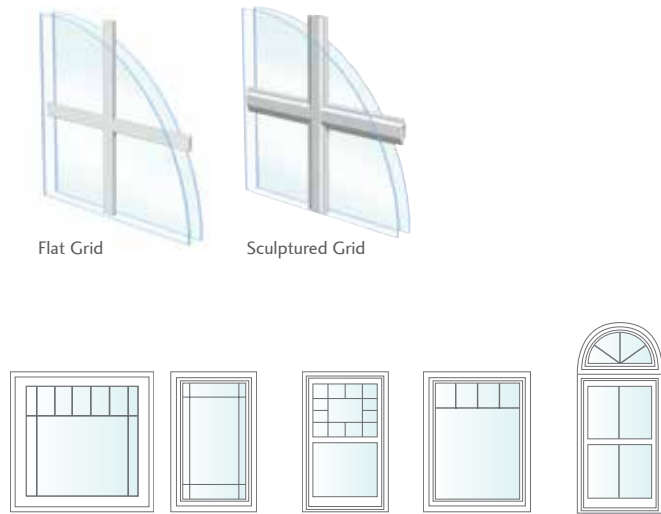

Make it your own.

Grids

Express your creativity and dramatically increase your home's curb appeal with our virtually endless grid options. Flat and Sculptured grids are placed inside the glass unit for easy cleaning. With Simulated Divided Lites, the grids attach to the glass surface, both interior and exterior, with a spacer in between the glass to give your window and door a true traditional look.

Premium Exterior Vinyl Finishes

Style Line Series gives you design flexibility with eight premium and three standard exterior colors.