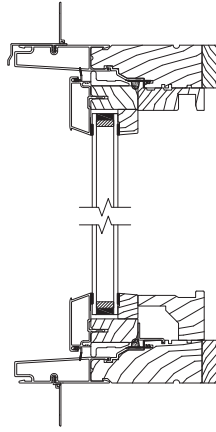

Horizontal

Vertical

Horizontal

Horizontal