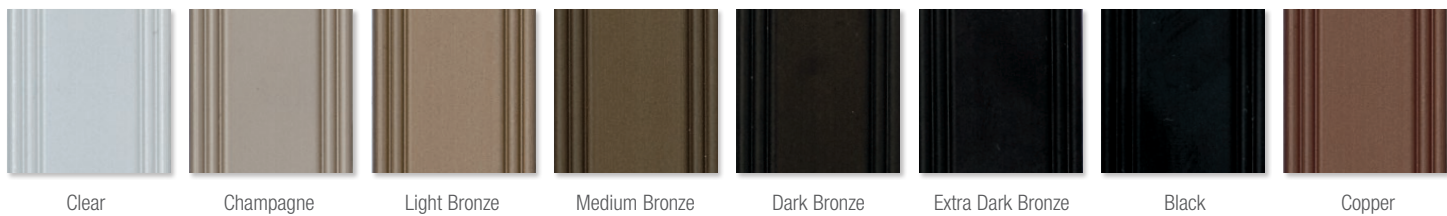

standard clad colors

feature clad colors

Custom color matching is also available.

anodized finishes

interior wood species

Clear Select Pine

Douglas Fir

Natural Alder

interior finishes

Painted White

Painted Black

patio door handles + finishes

Brushed chrome, polished chrome, satin nickel and brass feature a clear coating that protects the finish against tarnishing and peeling. It extends the rich, bright life of the finish and dramatically delays the aging process.

1/Bi-fold doors are available with the contemporary swinging handle in satin nickel, brass and oil rubbed bronze; 2/Euro swinging handle is only available in satin nickel and black; 3/Flush mount handle is only available in satin nickel, faux bronze, oil rubbed bronze and black.