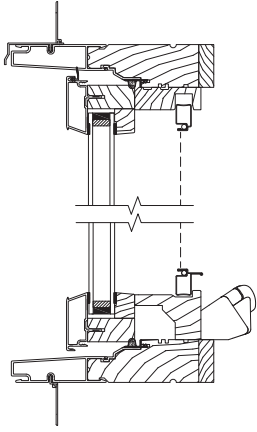

contemporary grille profiles

Exterior: 7/8" Tall Putty
Interior: 7/8" Contemporary

Exterior: 1-1/4" Ogee
Interior: 1-1/4" Contemporary

Exterior: 2" Tall Putty
Interior: 2" Contemporary

pinnacle
clad casement
operating