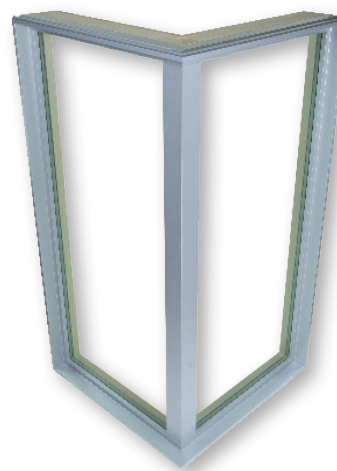

Pine interior

90-degree corner window

Constructed with the same frame as our Pinnacle clad low profile direct set, our 90-degree corner window is designed with clean, straight lines to maximize your view. Corner units are available with a glazed corner post or choose to forgo the post altogether for virtually unobstructed sightlines.*

Increased visible glass provides a clear view of the outside world, while high-performance thermal ratings maintain a comfortable indoor environment. Whether you want to finish off a sunroom with architectural interest or create expansive panoramic views in a kitchen, our corner windows offer a stunning option sure to give your project a bold, modern look.

*Clear powder
coat paint exterior*