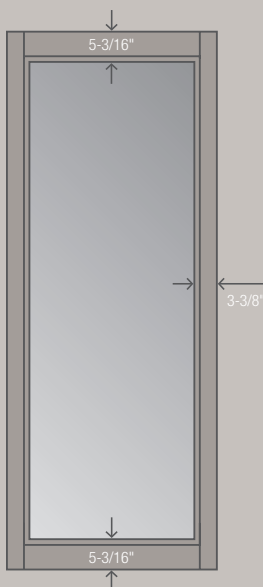

narrow stile bi-fold patio door

Designed with narrow stiles for more visible glass and to maximize your views, the innovative concept of bi-fold patio doors brings open-air luxury to virtually any custom project. Quality, high-performance and stunning beauty come together in Pinnacle narrow stile bi-fold patio doors. We offer this versatile product in many sizes and configurations, which allows for installation in standard construction openings.

Pinnacle bi-fold patio doors feature a revolutionary hinge system that provides graceful operation and reliable function for years to come. Offered in three heights, our narrow stile bi-fold doors can be assembled with as few as two panels, and up to eight panels wide. Imagine having the capability to span an opening as high as eight feet tall and up to 24 feet wide.

Highly customizable, with thousands of available product possibilities, from stylish hardware to stunning colors and contemporary finishes, the opportunities are nearly endless. Enhance your home with bi-fold doors and be inspired by the view.