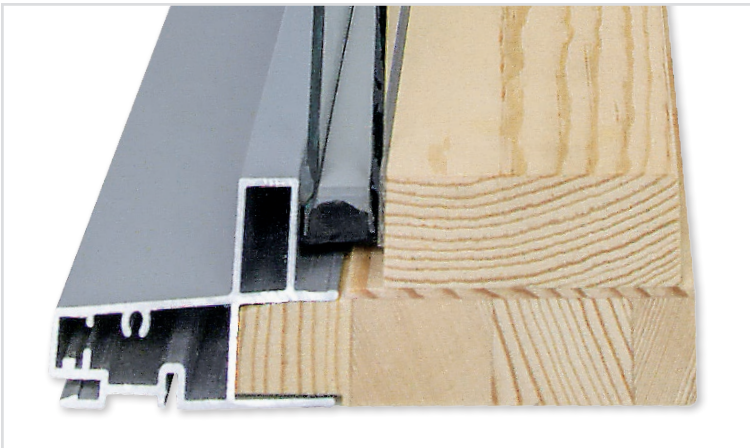

NOTE: Printing limitations prevent exact color/finish representation. See your Windsor distributor for actual samples.

contemporary stops + glazing bead

Casement Operating

Casement Picture

Low Profile Direct Set