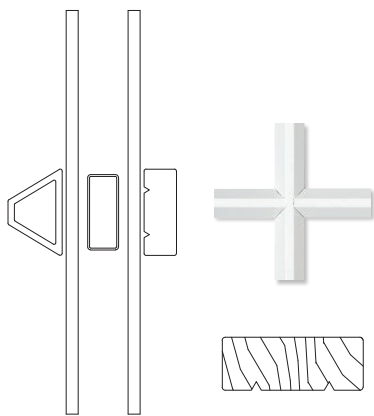

pinnacle
clad casement
operating

contemporary grille profiles

Exterior: 7/8" Tall Putty
Interior: 7/8" Contemporary