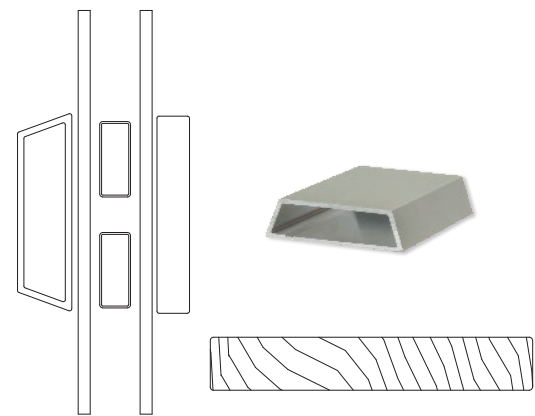

NOTE: Printing limitations prevent exact color/finish representation. See your Windsor distributor for actual samples.

contemporary stops + glazing bead

Casement Operating

Casement Picture

Low Profile Direct Set

contemporary grille profiles

Exterior: 7/8" Tall Putty
Interior: 7/8" Contemporary

Exterior: 1-1/4" Ogee
Interior: 1-1/4" Contemporary

Exterior: 2" Tall Putty
Interior: 2" Contemporary

pinnacle
clad casement
operating