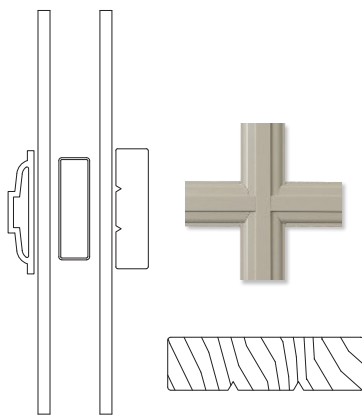

pinnacle
clad casement
stationary

Exterior: 1-1/4" Ogee
Interior: 1-1/4" Contemporary