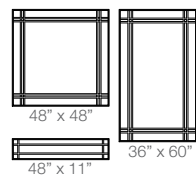

Model	Opening Size	Frame Size
DF4711MISS	48" x 12"	47.5" x 11.5"
DF4747MISS	48" x 48"	47.5" x 47.5"

Model	Opening Size	Frame Size
DF4711PRAI	48" x 12"	47.5" x 11.5"
DF3559PRAI	36" x 60"	35.5" x 59.5"
DF4747PRAI	48" x 48"	47.5" x 47.5"

Model	Opening Size	Frame Size
DF3559BARO	36" x 60"	35.5" x 59.5"
DF4747BARO	48" x 48"	47.5" x 47.5"