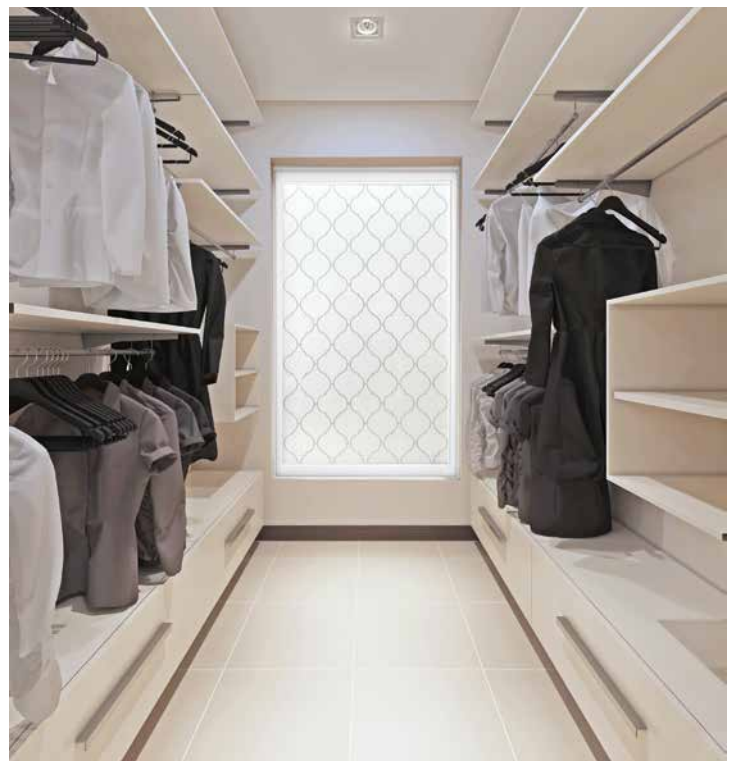

Home *Designer* COLLECTION

What would a professional home designer create?

The Eclectic New Designer-Inspired Window Collection from Hy-Lite®

Hy-Lite
A U.S. BLOCK WINDOWS COMPANY

Designer
ADVISORY COUNCIL

Contemporary, Transitional, or Traditional? Mid-Century Modern or Urban Industrial? The new Hy-Lite® Home Designer Collection has something unique for everyone.

Working with professional home designers in the new Hy-Lite® Designer Advisory Council, these creative new privacy window designs solve the need for privacy, light, and style.

New sizes. New designs. Privacy by *Design*.

Designer Frame Colors: